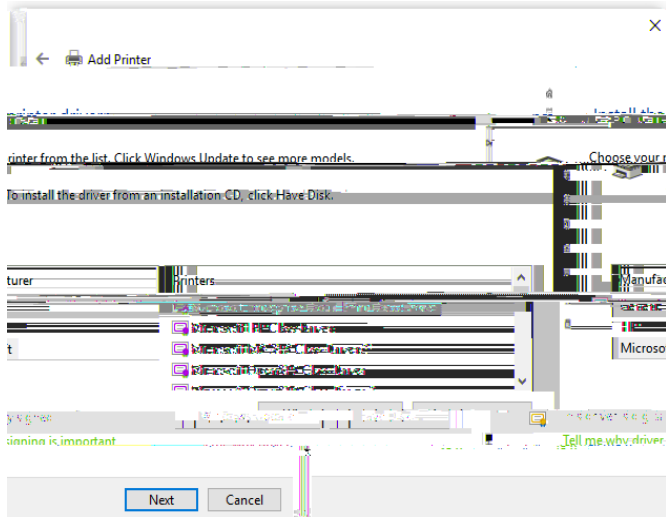

ACER computers

network

How to set up network printing over WI-FI

Find and select **Microsoft PCL6 Class Driver**